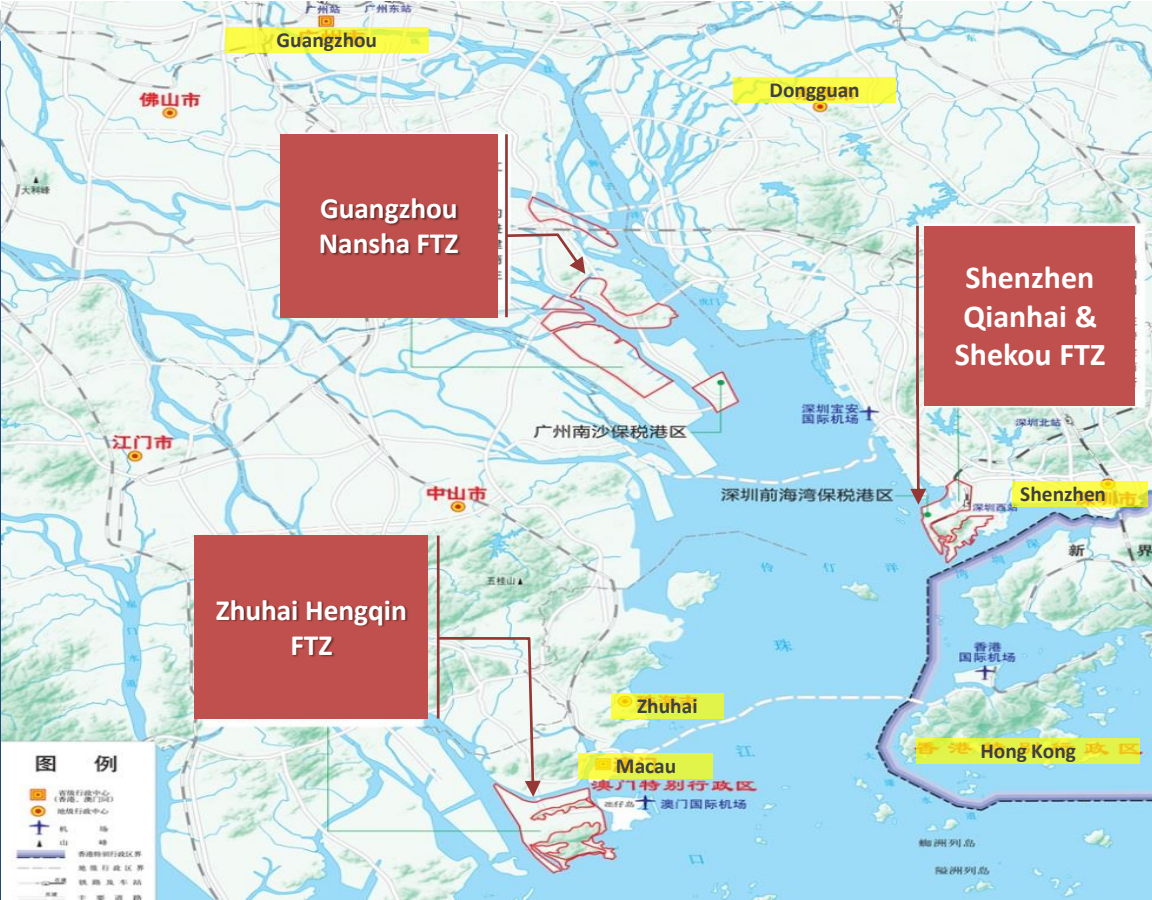

# Shenzhen Qianhai & Shekou Free Trade Zone

# Geographical Location

前海蛇口自贸试验区  
Qianhai Shekou Free Trade Zone

# Geographical Location

1 Hour living circle  
in Pearl River Delta

Guangzhou

Dongguan

Shenzhen

Qianhai

Hong Kong

Zhuhai

Macau

0.5 hour living circle  
to Hong Kong